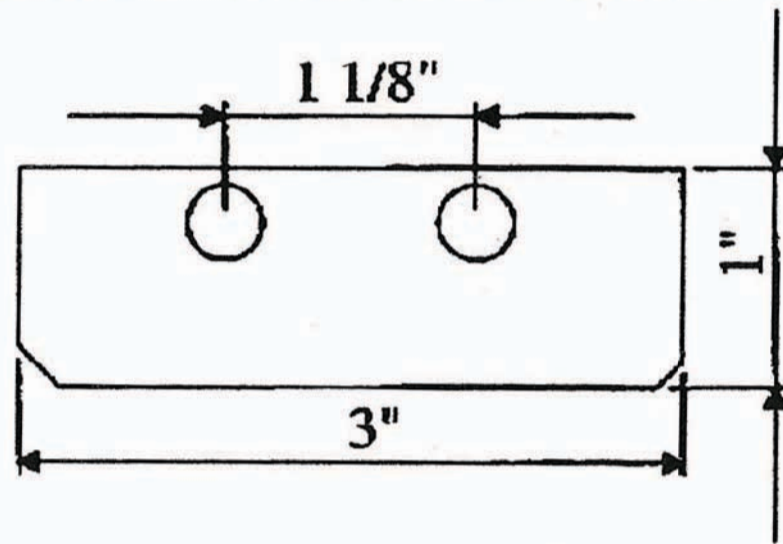

ABBEON CAL, Inc.
 123 GRAY AVENUE
 SANTA BARBARA, CA 93101

End View

Center to Center Measurement

Top View

48 inch heated length

1/2" Heated width

PROPRIETARY AND CONFIDENTIAL THE INFORMATION CONTAINED IN THIS DRAWING IS THE SOLE PROPERTY OF FEM-INC. ANY REPRODUCTION IN PART OR AS A WHOLE WITHOUT THE WRITTEN PERMISSION OF FEM-INC. IS PROHIBITED.	UNLESS OTHERWISE SPECIFIED:		NAME	DATE	TITLE: Part #FS-3/48 3" Wide Custom Heater Two each half inch wide heated areas		
	DIMENSIONS ARE IN INCHES		DRAWN	NLL			08-31-07
	MATERIAL:		CHECKED			SIZE DWG. NO. 001 NOT TO SCALE	REV 0
	FINISH:		COMMENTS:				SHEET 1 OF 1
	DO NOT SCALE DRAWING						