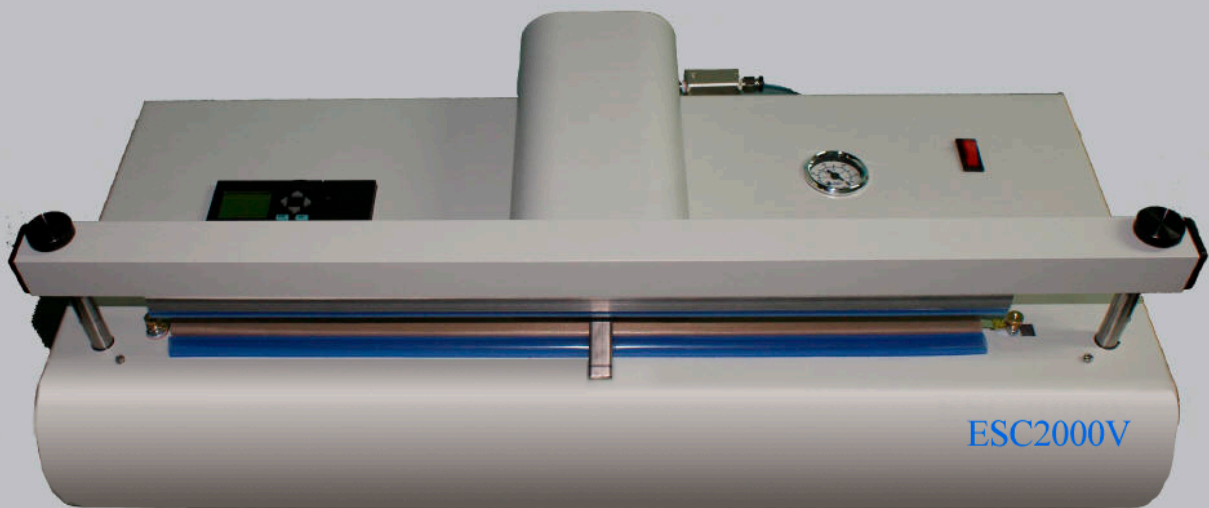

# **ESC 2000 SELF-CONTAINED DIGITAL VACUUM SEALER**

**Just Plug it in a A.C. Outlet and you  
are ready to Vacuum Pack your Products.**

**OIL-LESS COMPRESSOR / VACUUM PUMP  
CLEAN ROOM COMPATIBLE  
ACCVACS DIGITAL SMART CONTROL  
BACKLIT LCD DISPLAY  
STAINLESS STEEL RETRACTING NOZZLE  
NO PINCH SAFETY JAW & OVER HEAT PROTECTION  
ELECTRONIC FOOT SWITCH**

**SPECIFICATIONS:**

**Seal: 20" X 1/4"  
MAX Vacuum: 25 in HG.  
Voltage: 120 VOLTS AC 15 amps.  
Dimensions: Seal 26" L x 12" W x 8 1/2" H  
Weight: 44 Lbs.**

**OPTIONS:**

**Vacuum Regulator (for packing Sensitive Products )  
Vacuum Filter (for Packing with Liquids )  
International Voltages ( 220/240 AC or 100 AC )  
GAS PURGE  
Work Shelf and Table Top Tilt Stand**