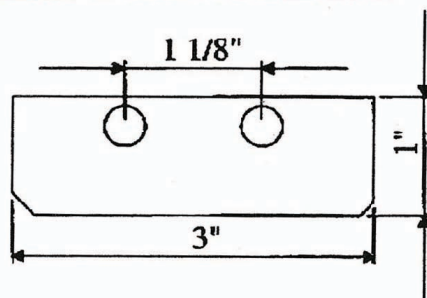

Abbeon Cal, Inc.

1363 Donlon Street Unit 1, Ventura,
 CA 93003-8387
 805-676-0720 / 800-922-0977
 www.Abbeon.com
 E-mail: abbeoncal@abbeon.com

End View
 Center to Center Measurement

Top View
 48 inch heated length

PROPRIETARY AND CONFIDENTIAL THE INFORMATION CONTAINED IN THIS DRAWING IS THE SOLE PROPERTY OF FFM Inc. ANY REPRODUCTION IN PART OR AS A WHOLE WITHOUT THE WRITTEN PERMISSION OF FFM Inc. IS PROHIBITED.	UNLESS OTHERWISE SPECIFIED:		NAME	DATE	TITLE: Part #FS-3/48 3" Wide Custom Heater Two each half inch wide heated areas	
	DIMENSIONS ARE IN INCHES		DRAWN	NLL		
	MATERIAL:		CHECKED			SIZE DWG. NO. 001 REV 0 NOT TO SCALE SHEET 1 OF 1
	FINISH:		COMMENTS:			
DO NOT SCALE DRAWING						