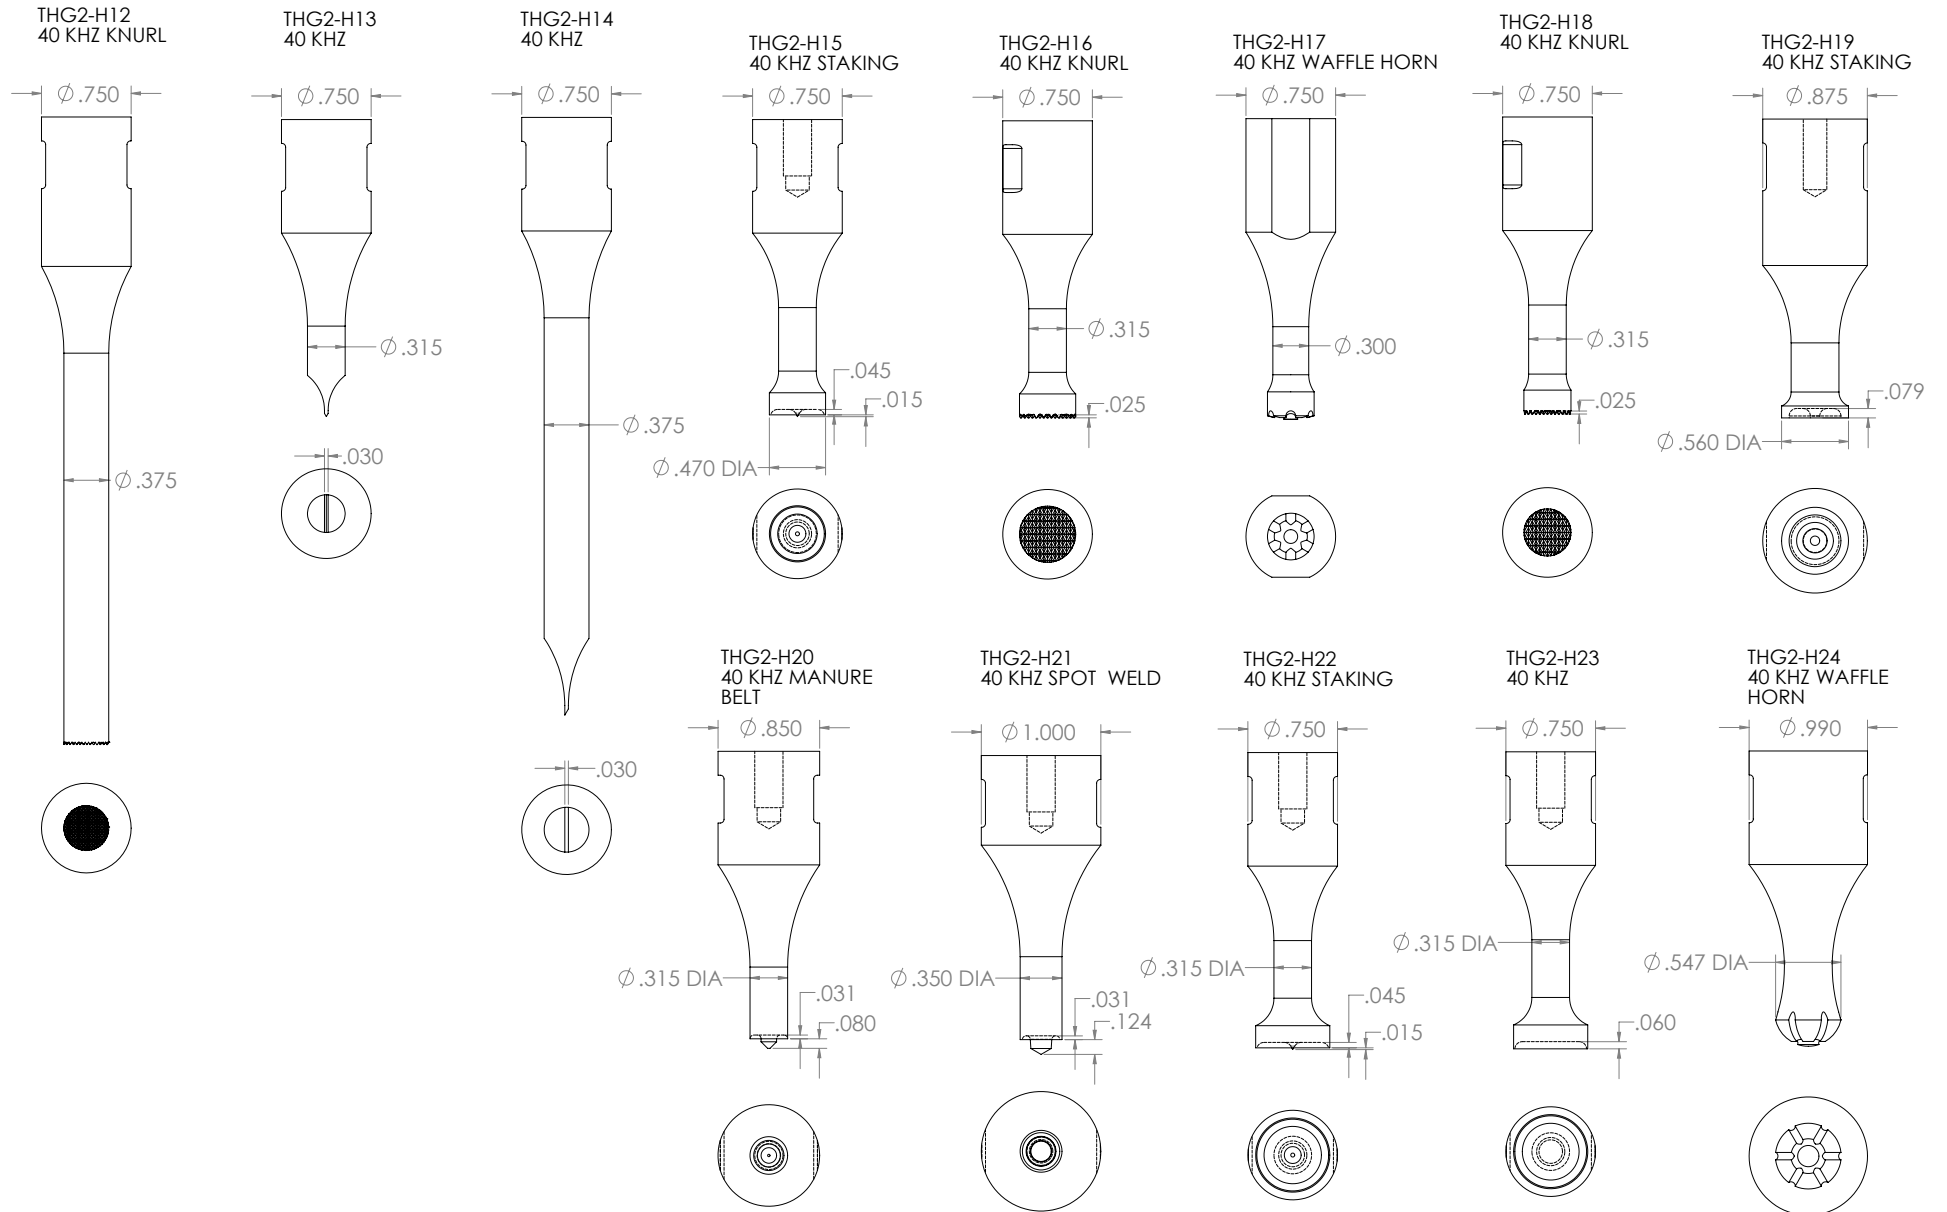

Titanium Tips

Titanium Tips

Titanium Tips

THG2-H25
40 KHZ KNURL

THG2-H26
40 KHZ KNURL

THG2-H27
40 KHZ SPOT WELD

THG2-H28
40 KHZ COARSE
KNURL

THG2-H29
40 KHZ EGG BELT HORN