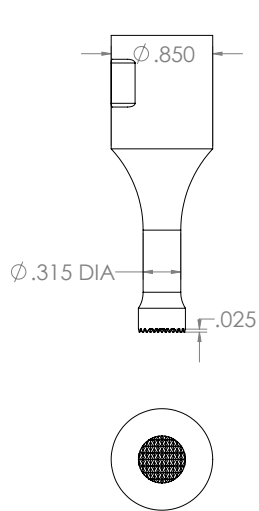

Titanium Tips

Titanium Tips

Titanium Tips

THG2-H25
40 KHZ KNURL

THG2-H26
40 KHZ KNURL

THG2-H27
40 KHZ SPOT WELD

THG2-H28
40 KHZ COARSE
KNURL

THG2-H29
40 KHZ EGG BELT HORN