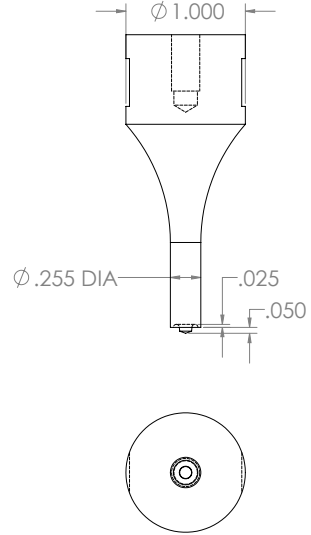

Titanium Tips

Titanium Tips

Titanium Tips

THG2-H25
40 KHZ KNURL

THG2-H26
40 KHZ KNURL

THG2-H27
40 KHZ SPOT WELD

THG2-H28
40 KHZ COARSE
KNURL

THG2-H29
40 KHZ EGG BELT HORN