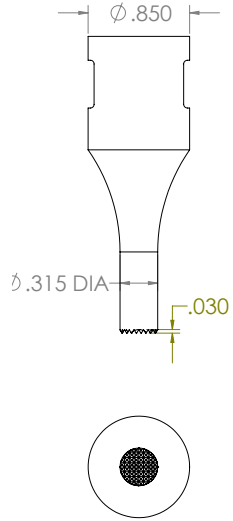

Titanium Tips

Titanium Tips

Titanium Tips

THG2-H25
40 KHZ KNURL

THG2-H26
40 KHZ KNURL

THG2-H27
40 KHZ SPOT WELD

THG2-H28
40 KHZ COARSE
KNURL

THG2-H29
40 KHZ EGG BELT HORN