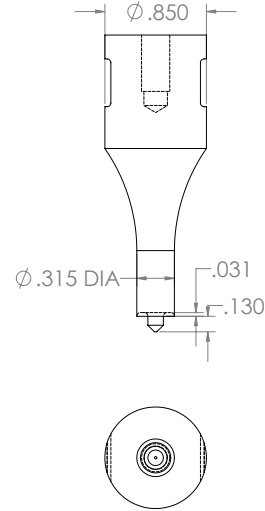

Titanium Tips

Titanium Tips

Titanium Tips

THG2-H25
40 KHZ KNURL

THG2-H26
40 KHZ KNURL

THG2-H27
40 KHZ SPOT WELD

THG2-H28
40 KHZ COARSE
KNURL

THG2-H29
40 KHZ EGG BELT HORN