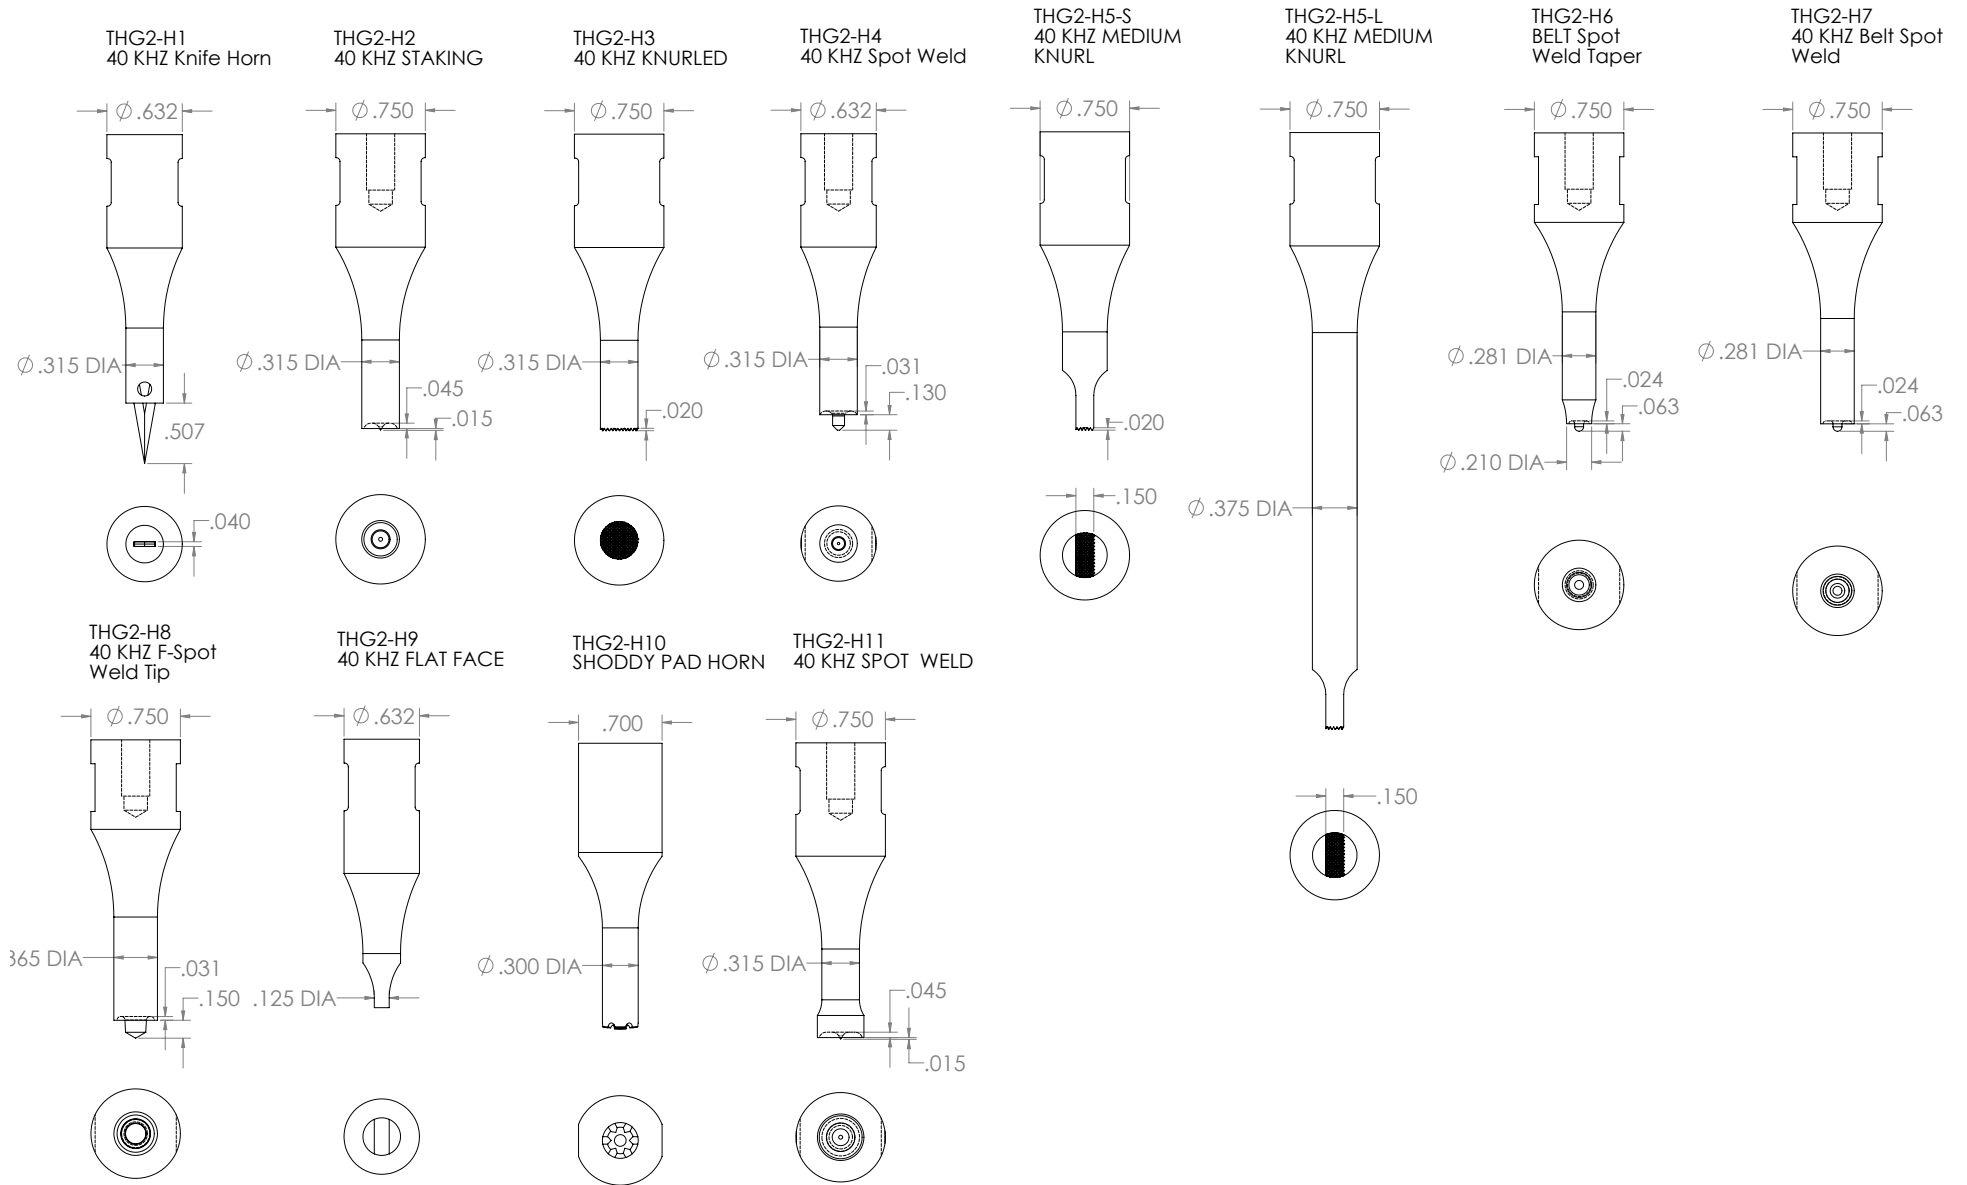

Titanium Tips

Titanium Tips

Titanium Tips

THG2-H25
40 KHZ KNURL

THG2-H26
40 KHZ KNURL

THG2-H27
40 KHZ SPOT WELD

THG2-H28
40 KHZ COARSE
KNURL

THG2-H29
40 KHZ EGG BELT HORN